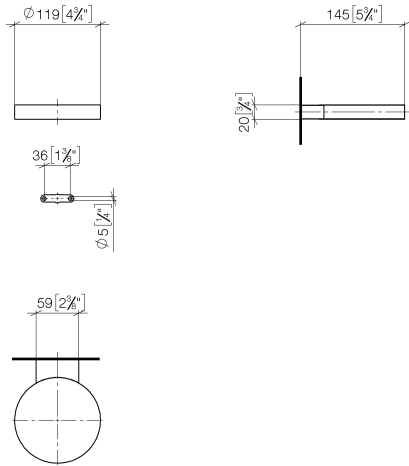

Soap dish wall model - Brushed Dark Platinum

MADISON

83 410 979

- width 120mm
- height 20 mm
- 145mm projection

Fits: MADISON, MEM, TARA, CL.1, LISSÉ,
VAIA, META, CYO

	Brushed Dark Platinum	83 410 979-99
	Chrome	83 410 979-00
	Brushed Platinum	83 410 979-06
	Platinum	83 410 979-08
	Durabross (23kt Gold)	83 410 979-09
	Dark Chrome	83 410 979-19
	Light Gold	83 410 979-26
	Brushed Light Gold	83 410 979-27
	Brushed Durabross (23kt Gold)	83 410 979-28
	Matte Black	83 410 979-33
	Brushed Bronze	83 410 979-42
	Brushed Champagne (22kt Gold)	83 410 979-46
	Champagne (22kt Gold)	83 410 979-47
	Brushed Chrome	83 410 979-93

83 410 979

mm [inches]

83 410 979

Parts for other finishes can be found here: [Chrome](#)

Spare parts list

No.	Item Number	Name	Quantity used	Delivery time
1	08 17 97 570-99	dish	1	30
2	09 31 11 002 90	pin	1	2
3	08 17 30 502-99	holder	1	30
4	09 30 30 080 90	screw	2	2
5	05 30 31 025 00 90	fixing set	1	2
6	09 17 20 030 90	holder	1	2