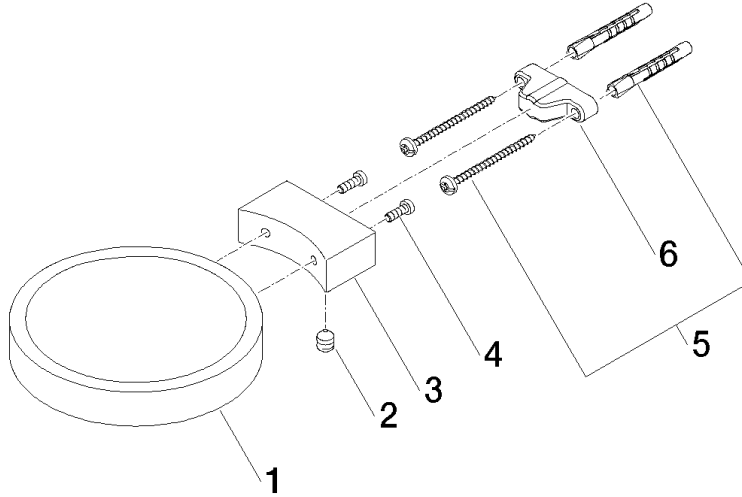

Soap dish wall model - Brushed Dark Platinum

MADISON

83 410 979

- width 120mm
- height 20 mm
- 145mm projection

Fits: MADISON, MEM, TARA, CL.1, LISSÉ,
VAIA, META, CYO

	Brushed Dark Platinum	83 410 979-99
	Chrome	83 410 979-00
	Brushed Platinum	83 410 979-06
	Platinum	83 410 979-08
	Durabross (23kt Gold)	83 410 979-09
	Dark Chrome	83 410 979-19
	Light Gold	83 410 979-26
	Brushed Light Gold	83 410 979-27
	Brushed Durabross (23kt Gold)	83 410 979-28
	Matte Black	83 410 979-33
	Brushed Bronze	83 410 979-42
	Brushed Champagne (22kt Gold)	83 410 979-46
	Champagne (22kt Gold)	83 410 979-47
	Brushed Chrome	83 410 979-93

83 410 979

mm [inches]

83 410 979

Parts for other finishes can be found here: [Chrome](#)

Spare parts list

No.	Item Number	Name	Quantity used	Delivery time
1	08 17 97 570-99	dish	1	30
2	09 31 11 002 90	pin	1	2
3	08 17 30 502-99	holder	1	30
4	09 30 30 080 90	screw	2	2
5	05 30 31 025 00 90	fixing set	1	2
6	09 17 20 030 90	holder	1	2